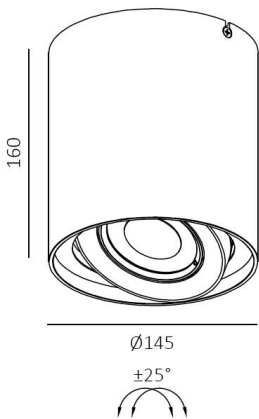

SD3155

30W Round Adjustable Gecko Large Surface Spot

Description

Easy Installation;
25 Degree tilt;
IP20;

Finish

Black/White

Material

Aluminium

24D

38D

60D

TECHNICAL CHARACTERISTICS

Light source

Light source: Citizen 1206 Chip
Output (W): 25.2W (700mA 36V)
Total power consumption (W): 30W
Color temperature: 2700K/3000K/4000K
CRI: 90
Photobiological risk: RG1
Real Lumen: 2700lm
Qty Leds: 1
Lm/Real W: 85lm
Life Time: 50.000h L90B10
MacAdam steps: 3
UGR: 16

GEAR

This product is supplied with gear
HEP DALI Dimmable
LNDC30W700LRP 700mA 30-42Vdc

Luminaire

IP20 for indoor using
Crossing: No
Warranty: 5 Years

LIGHT DISTRIBUTION for 3000K

Wide 38°

h(m)	E(lx)	Ø(m)
1	5170	Ø0.71
2	1293	Ø1.43
3	574.5	Ø2.15
4	323.1	Ø2.87
5	206.8	Ø3.59